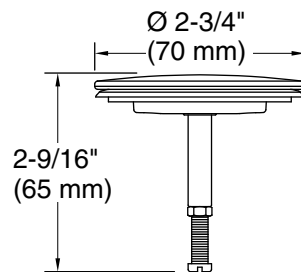

Features

- Contoured overflow hood
- Designed specifically for use with the Tea-for-Two Cable Pop-up Drain (sold separately)

Material

- KOHLER finishes resist corrosion and tarnishing

Codes/Standards

ASME A112.18.2/CSA B125.2

Technical Information

All product dimensions are nominal.

Drain included: No

Notes

Install this product according to the installation instructions.